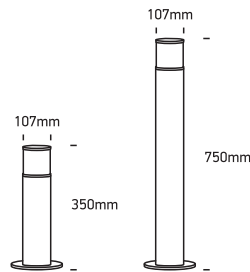

INSTALLATION MANUAL

67100, 67102

100-240V | E27 | 20W | IP54 | Die cast

Warnings:

1. Make sure that the product is installed properly before connecting to electricity.
2. Do not cover the fitting.
3. Maintenance and installation should only be carried out by a professional electrician.