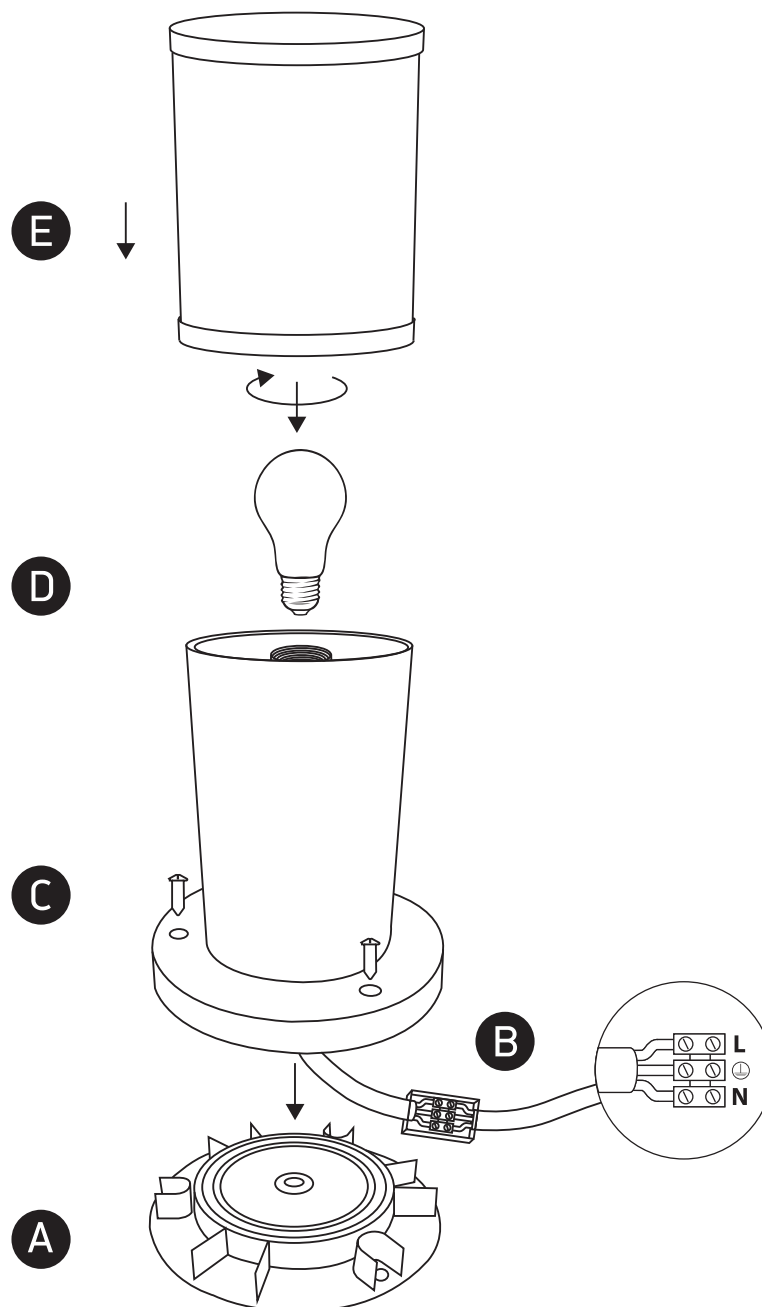

INSTALLATION MANUAL

67100, 67102

100-240V | E27 | 20W | IP54 | Die cast

Warnings:

1. Make sure that the product is installed properly before connecting to electricity.
2. Do not cover the fitting.
3. Maintenance and installation should only be carried out by a professional electrician.