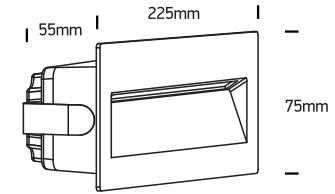

INSTALLATION MANUAL

68068C

ecolight

← DARK LIGHT

80 CRI

100-240V | SMD 2835 | 7W | IP65 | Die cast

Complete with 350mA driver.
Supplied with box for concrete installation.

Warnings: