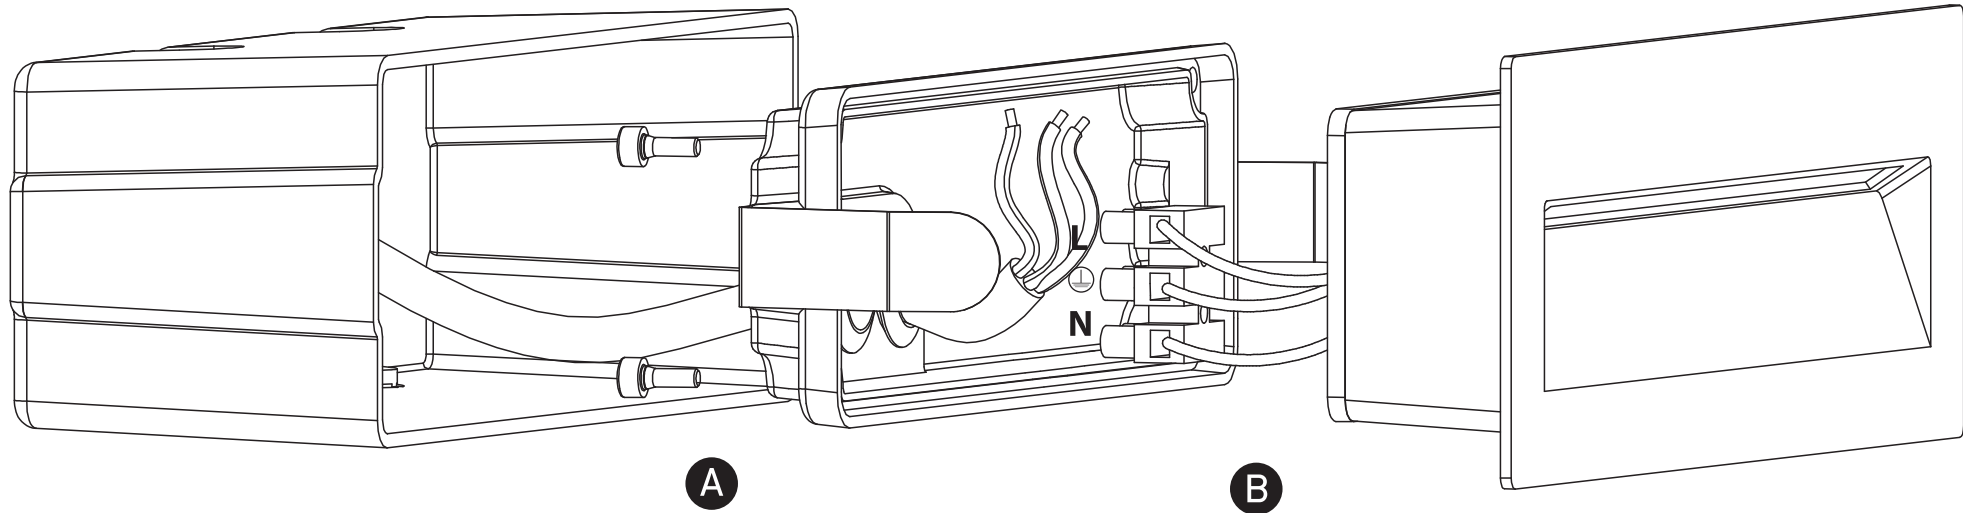

INSTALLATION MANUAL

68068C

ecolight

← DARK LIGHT

80 CRI

100-240V | SMD 2835 | 7W | IP65 | Die cast

Complete with 350mA driver.
Supplied with box for concrete installation.

Warnings: