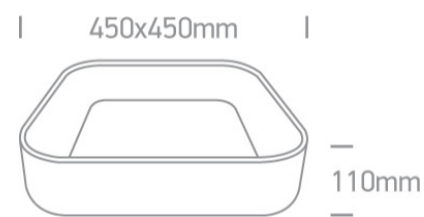

14 Plafo>The LED Decorative Plafo Square

62132NA/B/W

38W LED Decorative Plafo, IP20, suitable for residential and commercial application.

Supplied with non-dimmable LED driver.

Complies with standard EN60598-1 and any other specific standards.

Downloads

Dimensions

Physical Specification

Item Group	14 Plafo
Family	The LED Decorative Plafo Square
Order Code	62132NA/B/W
Colour	Black
Material	Aluminium
Shape	Rectangular
Length	450mm
Width	450mm
Height	110mm
Surface Ceiling	Yes
Indoor	Yes
Adjustable	No

Illumination Data

Colour Temperature	3000K
Lumen Output	3230lm
Light Efficiency	85lm/W
CRI	80
Illumination Diagram	

Packing Info

Box Length	53cm
Box Width	53cm
Box Height	16cm
Box Weight	4.500kg
Pcs/Carton	1
Carton Length	53cm
Carton Width	53cm
Carton Height	16cm
Carton Weight	4,3Kg
Barcode	5291889056867
HS Code	9405409900