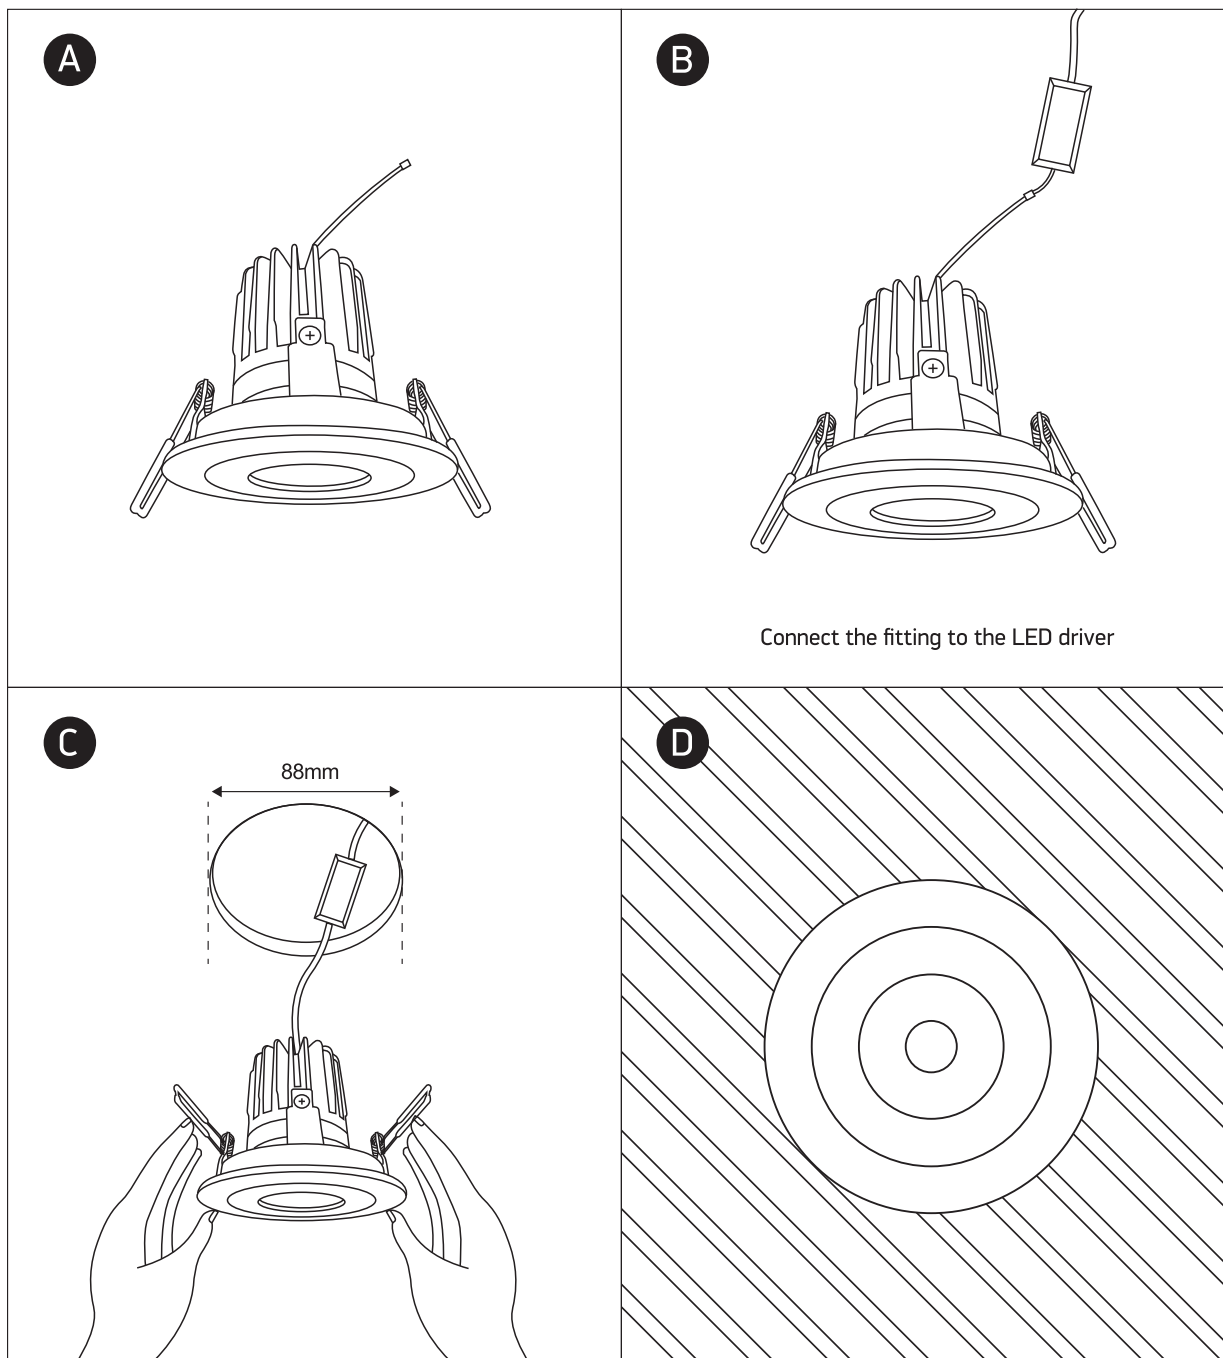

INSTALLATION MANUAL

10112H

ecolight

DARK LIGHT

80 CRI

700mA | 12W | IP20 | Aluminium

Requires 700mA driver.

100mm

89mm

Warnings:

1. Make sure that the product is installed properly before connecting to electricity.
2. Do not cover the fitting.
3. Maintenance and installation should only be carried out by a professional electrician.