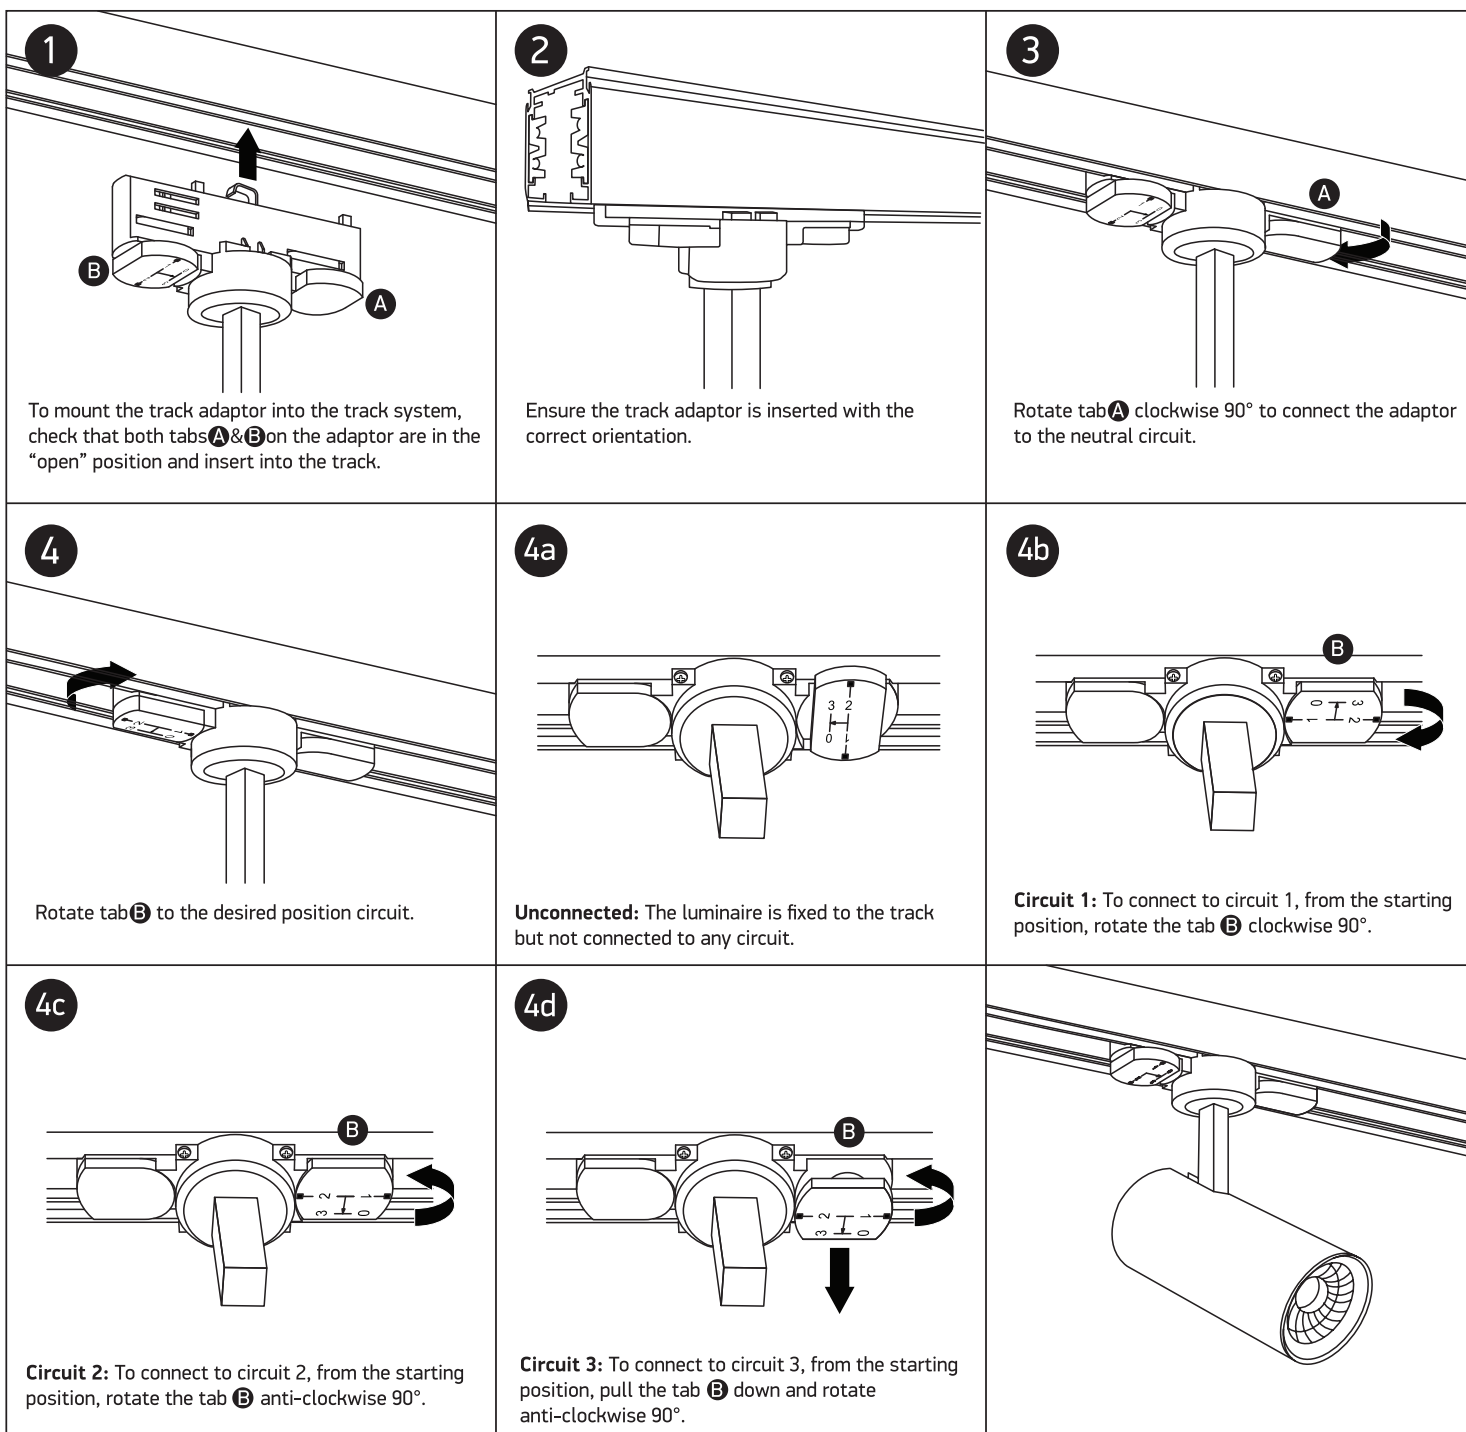

# INSTALLATION MANUAL

65642AT

**ecotrackspot**

10W | COBLED | 230V | 50/60Hz | IP20 | Aluminium | Adjustable  
Complete with 250mA driver.

90 CRI