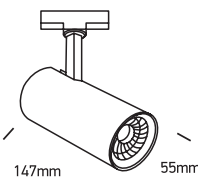

# INSTALLATION MANUAL

65642AT

**ecotrackspot**

10W | COBLED | 230V | 50/60Hz | IP20 | Aluminium | Adjustable  
Complete with 250mA driver.

90 CRI