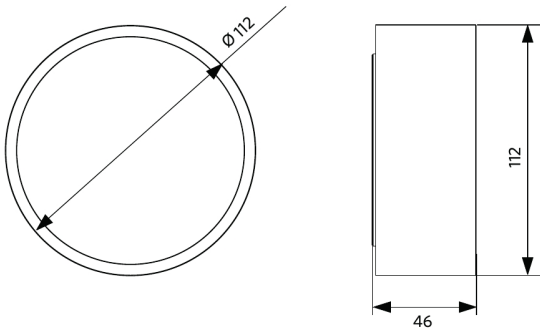

Dimensional Drawing (mm)

LEDceilingLu-E Rd112