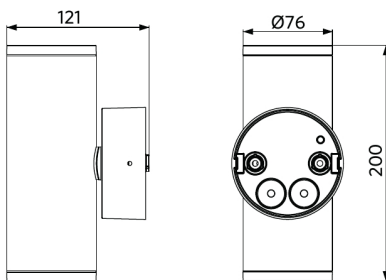

Technical Specifications	
Lifetime (L70)	50,000 h
Lifetime (L80)	30,000 h
On-/Off-cycles	100,000
Colour consistency (SDCM)	4
Dimmability	On-Off
Finishing	Black
Colour rendering index (CRI)	≥ 80
Degree of protection (IP)	IP65
Impact strength	IK06
Protection class	I
Risk group (EN 62471)	RG1
With control gear	Yes
Glow wire test	650°C
Power factor	≥ 0.9

Electrical Supply	
Frequency	50/60 Hz
Nominal voltage	220-240 V
DC input voltage	See catalogue appendix Connection Specifications

Mechanical Properties	
Housing material	Aluminium
Optical material	Polycarbonate
Coastal proof	Yes

Ambient Conditions	
Operating temperature	-30~+45°C
Application temperature	+25°C
Storage environment	-30~+60°C

OPPLE Lighting
715000004200

A	▶	
B	▶	
C	▶	
D	▶	
E	▶	
F	▶	◀
G	▶	

20
kWh/1000h

2019/2015

Dimensional Drawing (mm)

LEDWallSpot-E Rd76