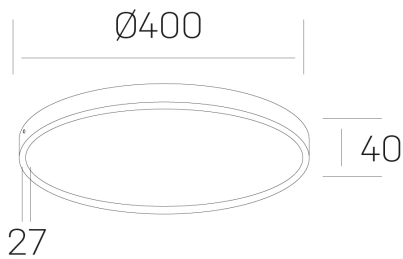

**disc slim**  
K51700.05.SR.WH-WH.OP.ST.8.30

#### GENERAL DETAILS

INSTALLATION	Surface
FINISHES ALUMINIUM	White-White
OPTIC COVER	Opal
LIGHT DIRECTION	Fixed
INT/EXT IP DEGREE	IP 43
MATERIAL	Aluminum
IK DEGREE	IK03
UTILIZATION	Indoor
WARRANTY	5 years

#### ELECTRICAL DETAILS

LAMP	LED
POWER	38 W
COLOUR TEMPERATURE	3000K
LUMINOUS FLUX	3450 Lm
EFFICACY DIMMING	97 Lm/W
DIMABLE	No Dim
DRIVER	Integrated
CLASS PROTECTION	II
COLOUR RENDERING INDEX	CRI >80
VOLTAGE	220-240 V
CURRENT INTENSITY	900 mA
LIFE TIME	50.000 h

#### GENERAL DIMENSIONS

DIMENSIONS	Ø 400 mm
HEIGHT	h 40 mm
DIMENSIONES DE EMBALAJE	N/A

\*Please might expect a max.15% figure reduction in finishes other than white