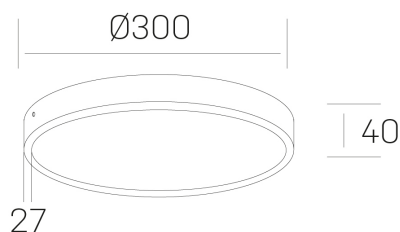

disc slim
K51700.04.SR.WH-WH.OP.ST.8.30

GENERAL DETAILS

INSTALLATION	Surface
FINISHES ALUMINIUM	White-White
OPTIC COVER	Opal
LIGHT DIRECTION	Fixed
INT/EXT IP DEGREE	IP 43
MATERIAL	Aluminum
IK DEGREE	IK03
UTILIZATION	Indoor
WARRANTY	5 years

ELECTRICAL DETAILS

LAMP	LED
POWER	24W
COLOUR TEMPERATURE	3000K
LUMINOUS FLUX	2350 Lm
EFFICACY DIMMING	98 Lm/W
DIMABLE	No Dim
DRIVER	Integrated
CLASS PROTECTION	II
COLOUR RENDERING INDEX	CRI >80
VOLTAGE	220-240 V
CURRENT INTENSITY	600 mA
LIFE TIME	50.000 h

GENERAL DIMENSIONS

DIMENSIONS	Ø 300 mm
HEIGHT	h 40 mm
DIMENSIONES DE EMBALAJE	N/A

*Please might expect a max.15% figure reduction in finishes other than white