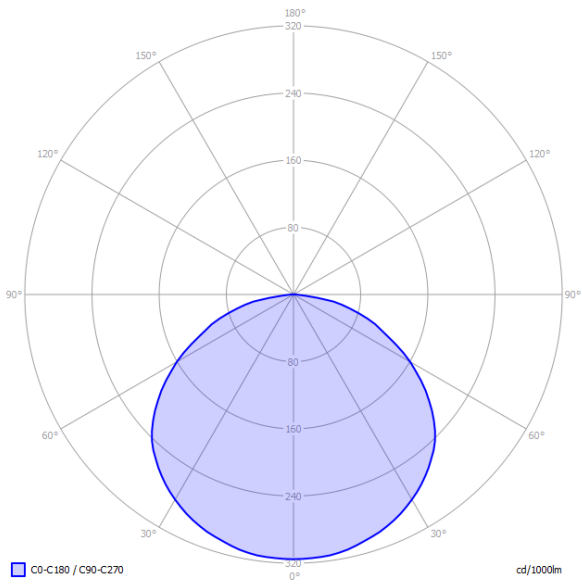

ITECH M5 305 M AT

Catalog number	TM-IT.M5ATM360W
Application	anti-panic lighting
Duration time	3 h
Operating mode	M
Version	AT - auto-test / self-test
Colour	RAL9003
Luminous flux	524 lm
Maximum light power (the luminaire can power the light source with a different power)	4.5 W
Active power	6 W
Power supply	210+250 V AC 50+60 Hz
Power supply CB	186+254 V DC
Dimming mode	no
Temperature range	10-40 °C
Material	PC
IP	IP65
IK	IK06
Battery	LiFePO4/C 6.4V 3.0Ah
Warranty	24 months - ST 36 months - AT 60 months - DATA, CB
LED Lifetime	50 000 work hour
Appliance classes	2

PHOTOMETRY [m]

Ceiling height	Distance wall - fitting	Distance fitting - fitting
2,5	4,6	11,5
3,0	5,0	12,8
4,0	5,6	14,4
5,0	6,0	15,6
6,0	6,5	17,0
7,0	6,6	18,6
8,0	6,7	19,5
9,0	6,6	20,5
10,0	6,6	21,3