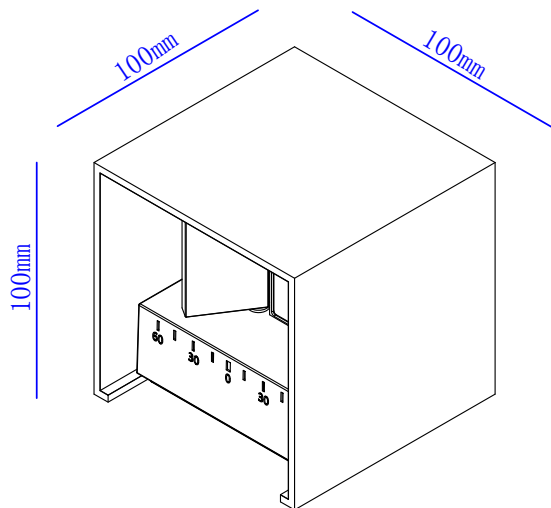

TRONIX

Installation Instruction

Model :149-143
Input :AC 220-240V
Power :6W

Safety Notice:

Please read this installation instruction before you install ,and must install by professional.If not follow installation instruction, maybe lead to damage,fire or body hurt .

1.When use product,please pay attention to voltage and constant current .

2.Please use your local standard identification cable ,and must higher than product voltage and constant current .

3.Please power off before wiring or any operation .

4.If need to replace parts or repair,please ensure use specified parts of supplier and change by supplier or other professional .If not be handled properly,it will lead to electric shock or other harmful effects.