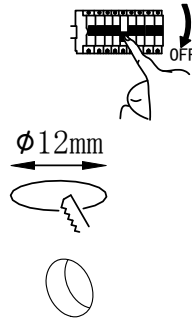

TRONIX

Installation Instruction

Model :149-143
Input :AC 220-240V
Power :6W

Safety Notice:

Please read this installation instruction before you install ,and must install by professional.If not follow installation instruction, maybe lead to damage,fire or body hurt .

1.When use product,please pay attention to voltage and constant current .

2.Please use your local standard identification cable ,and must higher than product voltage and constant current .

3.Please power off before wiring or any operation .

4.If need to replace parts or repair,please ensure use specified parts of supplier and change by supplier or other professional .If not be handled properly,it will lead to electric shock or other harmful effects.

FLG-2

FLG-3

FLG-5

Parts:

. CONNECT IN PARALLEL