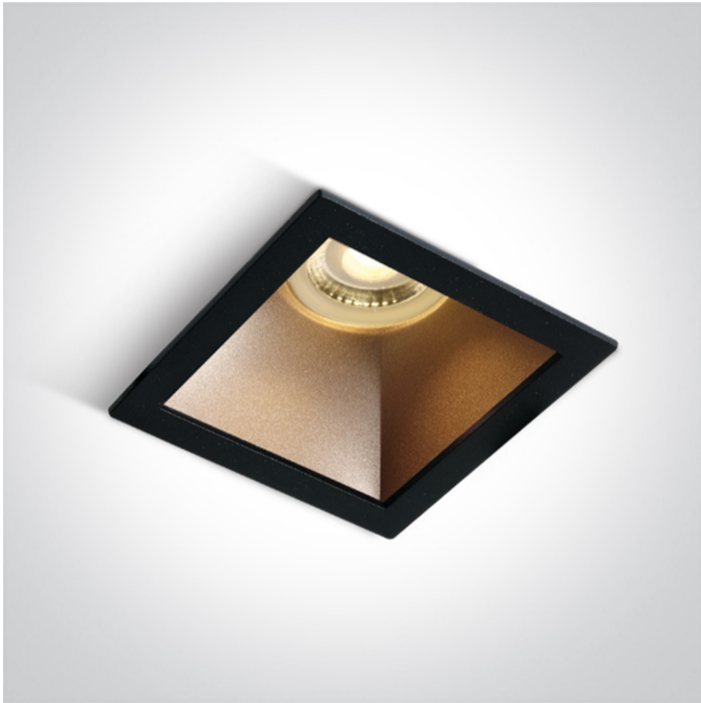

01 Recessed Spots Fixed > The Chill Out Range Square

50105M/B/BS

Black Body Brass Reflector Dark Light Recessed MR16 spot with GU10 lampholder.

Complies with standard EN60598-1 and any other specific standards.

Downloads

Dimensions

Physical Specification

Item Group	01 Recessed Spots Fixed
Family	The Chill Out Range Square
Order Code	50105M/B/BS
Colour	Black-Brass
Material	Aluminium
Shape	Rectangular
Length	84mm
Width	84mm
Height	45mm
Cutout Hole Width	76mm
Cutout Hole Length	76mm
Recessed Ceiling	Yes