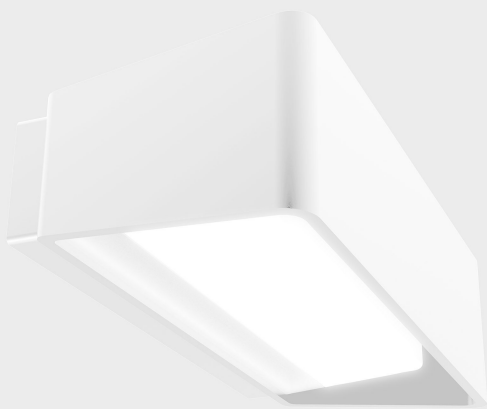

GENERAL DETAILS

INSTALLATION	Wall Surface, Wall Surface
FINISHES ALUMINIUM	White-White
OPTIC COVER	Opal, Opal
LIGHT DIRECTION	Fixed, Fixed
INT/EXT IP DEGREE	IP 65 , IP 65
MATERIAL	Aluminum, Aluminum
IK DEGREE	IK08, IK08
UTILIZATION	Outdoor, Outdoor
WARRANTY	3 years, 3 years

ELECTRICAL DETAILS

LAMP	LED, LED
POWER	13 W, 13 W
COLOUR TEMPERATURE	3000K, 3000K
LUMINOUS FLUX	700 lm, 700 lm
EFFICACY DIMMING	56 Lm/W, 56 Lm/W
DIMABLE	No Dim, No Dim
DRIVER	Integrated, Integrated
CLASS PROTECTION	I, I
COLOUR RENDERING INDEX	CRI >80, CRI >80
VOLTAGE	220-240 V, 220-240 V
FRECUENCIA	50-60 Hz, 50-60 Hz
CURRENT INTENSITY	300 mA, 300 mA
LIFE TIME	35.000 h, 35.000 h

GENERAL DIMENSIONS

DIMENSIONS	248X117 mm, 248X117 mm
HEIGHT	h 70 mm, h 70 mm
DIMENSIONES DE EMBALAJE	N/A

*Please might expect a max.15% figure reduction in finishes other than white