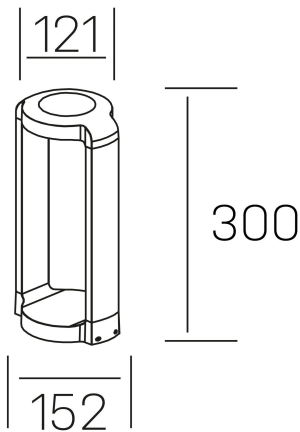

**grubi floor**  
K60200.01.FL.DG-DG.ST.8.30

#### GENERAL DETAILS

INSTALLATION	Floor, Floor
FINISHES ALUMINIUM	Dark Grey-Dark Grey, Dark Grey-Dark Grey
LIGHT DIRECTION	Fixed, Fixed
INT/EXT IP DEGREE	IP 65 , IP 65
MATERIAL	Aluminum, Aluminum
IK DEGREE	IK08, IK08
UTILIZATION	Outdoor, Outdoor
WARRANTY	3 years, 3 years

#### ELECTRICAL DETAILS

LAMP	LED, LED
POWER	13 W, 13 W
COLOUR TEMPERATURE	3000K, 3000K
LUMINOUS FLUX	735 Lm, 735 Lm
EFFICACY DIMMING	57 Lm/W, 57 Lm/W
DIMABLE	No Dim, No Dim
DRIVER	Integrated, Integrated
CLASS PROTECTION	I, I
COLOUR RENDERING INDEX	CRI >80, CRI >80
VOLTAGE	220-240 V, 220-240 V
FRECUENCIA	50-60 Hz, 50-60 Hz
CURRENT INTENSITY	300 mA, 300 mA
LIFE TIME	35.000 h, 35.000 h

#### GENERAL DIMENSIONS

DIMENSIONS	152×121 mm, 152×121 mm
HEIGHT	300 mm
DIMENSIONES DE EMBALAJE	N/A
PESO NETO	1.12

\*Please might expect a max.15% figure reduction in finishes other than white