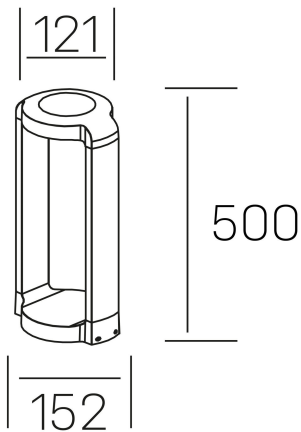

grubi floor
K60200.02.FL.DG-DG.ST.8.30

GENERAL DETAILS

INSTALLATION	Floor, Floor
FINISHES ALUMINIUM	Dark Grey-Dark Grey, Dark Grey-Dark Grey
LIGHT DIRECTION	Fixed, Fixed
INT/EXT IP DEGREE	IP 65 , IP 65
MATERIAL	Aluminum, Aluminum
IK DEGREE	IK08, IK08
UTILIZATION	Outdoor, Outdoor
WARRANTY	3 years, 3 years

ELECTRICAL DETAILS

LAMP	LED, LED
POWER	13 W, 13 W
COLOUR TEMPERATURE	3000K, 3000K
LUMINOUS FLUX	735 Lm, 735 Lm
EFFICACY DIMMING	57 Lm/W, 57 Lm/W
DIMABLE	No Dim, No Dim
DRIVER	Integrated, Integrated
CLASS PROTECTION	I, I
COLOUR RENDERING INDEX	CRI >80, CRI >80
VOLTAGE	220-240 V, 220-240 V
FRECUENCIA	50-60 Hz, 50-60 Hz
CURRENT INTENSITY	300 mA, 300 mA
LIFE TIME	35.000 h, 35.000 h

GENERAL DIMENSIONS

DIMENSIONS	152×121 mm, 152×121 mm
HEIGHT	h-500-mm-2
DIMENSIONES DE EMBALAJE	N/A
PESO NETO	1.46

*Please might expect a max.15% figure reduction in finishes other than white