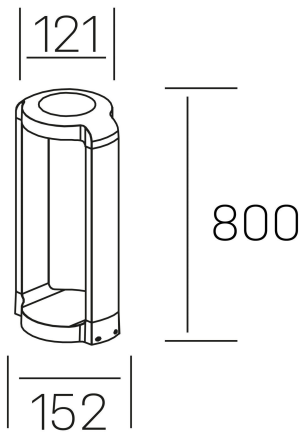

**grubi floor**  
K60200.03.FL.DG-DG.ST.8.30

#### GENERAL DETAILS

INSTALLATION	Floor, Floor
FINISHES ALUMINIUM	Dark Grey-Dark Grey, Dark Grey-Dark Grey
LIGHT DIRECTION	Fixed, Fixed
INT/EXT IP DEGREE	IP 65 , IP 65
MATERIAL	Aluminum, Aluminum
IK DEGREE	IK08, IK08
UTILIZATION	Outdoor, Outdoor
WARRANTY	3 years, 3 years

#### ELECTRICAL DETAILS

LAMP	LED, LED
POWER	13 W, 13 W
COLOUR TEMPERATURE	3000K, 3000K
LUMINOUS FLUX	735 Lm, 735 Lm
EFFICACY DIMMING	57 Lm/W, 57 Lm/W
DIMABLE	No Dim, No Dim
DRIVER	Integrated, Integrated
CLASS PROTECTION	I, I
COLOUR RENDERING INDEX	CRI >80, CRI >80
VOLTAGE	220-240 V, 220-240 V
FRECUENCIA	50-60 Hz, 50-60 Hz
CURRENT INTENSITY	300 mA, 300 mA
LIFE TIME	35.000 h, 35.000 h

#### GENERAL DIMENSIONS

DIMENSIONS	152×121 mm, 152×121 mm
HEIGHT	800 mm
DIMENSIONES DE EMBALAJE	N/A
PESO NETO	1.9

\*Please might expect a max.15% figure reduction in finishes other than white