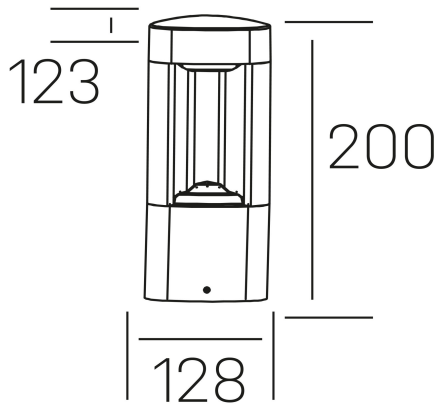

esti floor
K60300.01.FL.DG-DG.ST.8.30

GENERAL DETAILS

INSTALLATION	Floor
FINISHES ALUMINIUM	Dark Grey-Dark Grey
LIGHT DIRECTION	Fixed
INT/EXT IP DEGREE	IP 54
MATERIAL	Aluminum
IK DEGREE	IK08
UTILIZATION	Outdoor
WARRANTY	3 years

ELECTRICAL DETAILS

LAMP	LED
POWER	9 W
COLOUR TEMPERATURE	3000K
LUMINOUS FLUX	270 Lm
EFFICACY DIMMING	30 Lm/W
DRIVER	Integrated
CLASS PROTECTION	I
COLOUR RENDERING INDEX	CRI >80
VOLTAGE	220-240 V
FRECUENCIA	50-60 Hz
CURRENT INTENSITY	300 mA
LIFE TIME	35.000 h

GENERAL DIMENSIONS

DIMENSIONS	128X123 mm
HEIGHT	h-200mm
DIMENSIONES DE EMBALAJE	N/A
PESO NETO	1.9

*Please might expect a max.15% figure reduction in finishes other than white