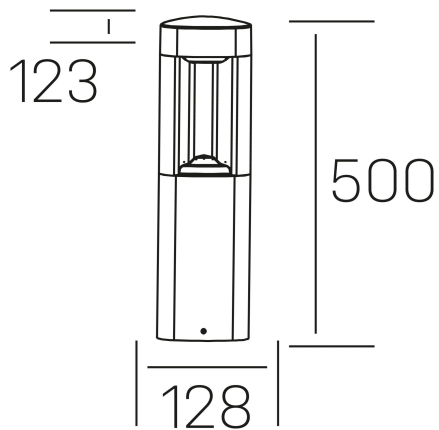

**esti floor**  
K60300.02.FL.DG-DG.ST.8.30

#### GENERAL DETAILS

INSTALLATION	Floor
FINISHES ALUMINIUM	Dark Grey-Dark Grey
LIGHT DIRECTION	Fixed
INT/EXT IP DEGREE	IP 54
MATERIAL	Aluminum
IK DEGREE	IK08
UTILIZATION	Outdoor
WARRANTY	3 years

#### ELECTRICAL DETAILS

LAMP	LED
POWER	9 W
COLOUR TEMPERATURE	3000K
LUMINOUS FLUX	350 Lm
EFFICACY DIMMING	40 Lm/W
DRIVER	Integrated
CLASS PROTECTION	I
COLOUR RENDERING INDEX	CRI >80
VOLTAGE	220-240 V
FRECUENCIA	50-60 Hz
CURRENT INTENSITY	300 mA
LIFE TIME	35.000 h

#### GENERAL DIMENSIONS

DIMENSIONS	128X123 mm
HEIGHT	h 500 mm
DIMENSIONES DE EMBALAJE	N/A
PESO NETO	1.06

\*Please might expect a max.15% figure reduction in finishes other than white