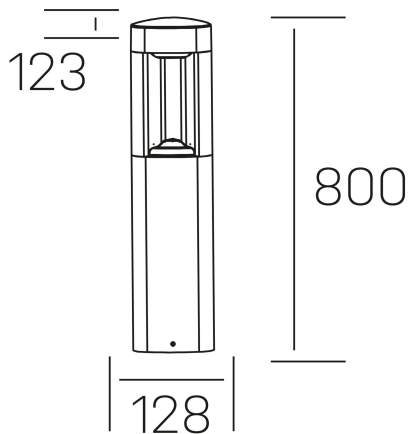

esti floor
K60300.03.FL.DG-DG.ST.8.30

GENERAL DETAILS

INSTALLATION	Floor
FINISHES ALUMINIUM	Dark Grey-Dark Grey
LIGHT DIRECTION	Fixed
INT/EXT IP DEGREE	IP 54
MATERIAL	Aluminum
IK DEGREE	IK08
UTILIZATION	Outdoor
WARRANTY	3 years

ELECTRICAL DETAILS

LAMP	LED
POWER	9 W
COLOUR TEMPERATURE	3000K
LUMINOUS FLUX	350 Lm
EFFICACY DIMMING	40 Lm/W
DRIVER	Integrated
CLASS PROTECTION	I
COLOUR RENDERING INDEX	CRI >80
VOLTAGE	220-240 V
FRECUENCIA	50-60 Hz
CURRENT INTENSITY	300 mA
LIFE TIME	35.000 h

GENERAL DIMENSIONS

DIMENSIONS	128X123 mm
HEIGHT	h 800 mm
DIMENSIONES DE EMBALAJE	N/A
PESO NETO	1.48

*Please might expect a max.15% figure reduction in finishes other than white