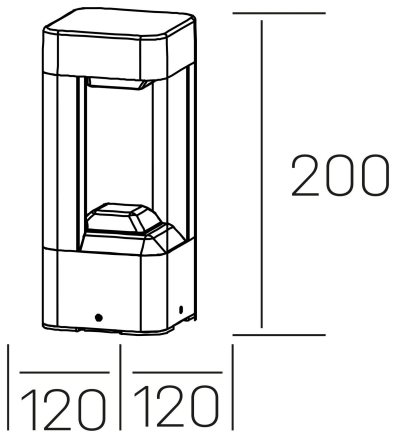

**way floor**  
K60400.01.FL.DG-DG.ST.8.30

#### GENERAL DETAILS

INSTALLATION	Floor
FINISHES ALUMINIUM	Dark Grey-Dark Grey
LIGHT DIRECTION	Fixed
INT/EXT IP DEGREE	IP 54
MATERIAL	Aluminum
IK DEGREE	IK08
UTILIZATION	Outdoor
WARRANTY	3 years

#### ELECTRICAL DETAILS

LAMP	LED
POWER	9 W
COLOUR TEMPERATURE	3000K
LUMINOUS FLUX	330 Lm
EFFICACY DIMMING	37 Lm/W
DIMABLE	No Dim
DRIVER	Integrated
CLASS PROTECTION	I
COLOUR RENDERING INDEX	CRI >80
VOLTAGE	220-240 V
FRECUENCIA	50-60 Hz
CURRENT INTENSITY	300 mA
LIFE TIME	35.000 h

#### GENERAL DIMENSIONS

DIMENSIONS	120×120 mm
HEIGHT	h 200 mm
DIMENSIONES DE EMBALAJE	N/A
PESO NETO	1.18

\*Please might expect a max. 15% figure reduction in finishes other than white