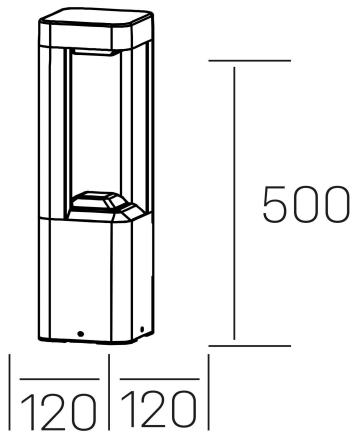

**way floor**  
K60400.02.FL.DG-DG.ST.8.30

#### GENERAL DETAILS

INSTALLATION	Floor
FINISHES ALUMINIUM	Dark Grey-Dark Grey
LIGHT DIRECTION	Fixed
INT/EXT IP DEGREE	IP 54
MATERIAL	Aluminum
IK DEGREE	IK08
UTILIZATION	Outdoor
WARRANTY	3 years

#### ELECTRICAL DETAILS

LAMP	LED
POWER	9 W
COLOUR TEMPERATURE	3000K
LUMINOUS FLUX	360 lm
EFFICACY DIMMING	40 Lm/W
DIMABLE	No Dim
DRIVER	Integrated
CLASS PROTECTION	I
COLOUR RENDERING INDEX	CRI >80
VOLTAGE	220-240 V
FRECUENCIA	50-60 Hz
CURRENT INTENSITY	300 mA
LIFE TIME	35.000 h

#### GENERAL DIMENSIONS

DIMENSIONS	120×120 mm
HEIGHT	h 500 mm
DIMENSIONES DE EMBALAJE	N/A
PESO NETO	1.66

\*Please might expect a max. 15% figure reduction in finishes other than white