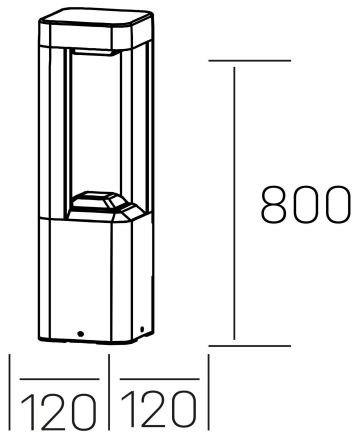

**way floor**  
K60400.03.FL.DG-DG.ST.8.30

#### GENERAL DETAILS

INSTALLATION	Floor
FINISHES ALUMINIUM	Dark Grey-Dark Grey
LIGHT DIRECTION	Fixed
INT/EXT IP DEGREE	IP 54
MATERIAL	Aluminum
IK DEGREE	IK08
UTILIZATION	Outdoor
WARRANTY	3 years

#### ELECTRICAL DETAILS

LAMP	LED
POWER	9 W
COLOUR TEMPERATURE	3000K
LUMINOUS FLUX	360 lm
EFFICACY DIMMING	40 Lm/W
DIMABLE	No Dim
DRIVER	Integrated
CLASS PROTECTION	I
COLOUR RENDERING INDEX	CRI >80
VOLTAGE	220-240 V
FRECUENCIA	50-60 Hz
CURRENT INTENSITY	300 mA
LIFE TIME	35.000 h

#### GENERAL DIMENSIONS

DIMENSIONS	120×120 mm
HEIGHT	h 800 mm
DIMENSIONES DE EMBALAJE	N/A
PESO NETO	2.14

\*Please might expect a max. 15% figure reduction in finishes other than white