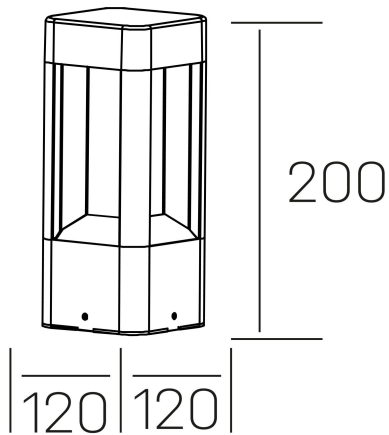

**senda floor**  
K60500.01.FL.DG-DG.ST.8.30

#### GENERAL DETAILS

INSTALLATION	Floor
FINISHES ALUMINIUM	Dark Grey-Dark Grey
LIGHT DIRECTION	Fixed
INT/EXT IP DEGREE	IP 54
MATERIAL	Aluminum
IK DEGREE	IK08
UTILIZATION	Outdoor
WARRANTY	3 years

#### ELECTRICAL DETAILS

LAMP	LED
POWER	9 W
COLOUR TEMPERATURE	3000K
LUMINOUS FLUX	120 Lm
EFFICACY DIMMING	14 Lm/W
DIMABLE	No Dim
DRIVER	Integrated
CLASS PROTECTION	I
COLOUR RENDERING INDEX	CRI >80
VOLTAGE	220-240 V
FRECUENCIA	50-60 Hz
CURRENT INTENSITY	300 mA
LIFE TIME	35.000 h

#### GENERAL DIMENSIONS

DIMENSIONS	120×120 mm
HEIGHT	h 200 mm
DIMENSIONES DE EMBALAJE	N/A
PESO NETO	1.44

\*Please might expect a max. 15% figure reduction in finishes other than white