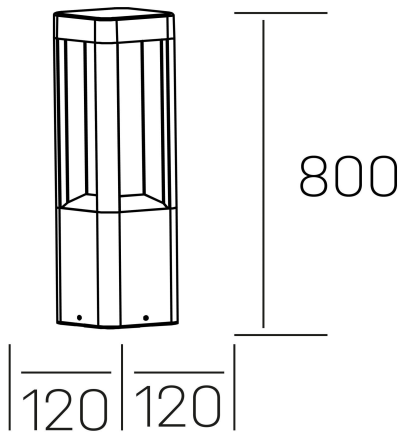

**senda floor**  
K60500.03.FL.DG-DG.ST.8.30

#### GENERAL DETAILS

INSTALLATION	Floor
FINISHES ALUMINIUM	Dark Grey-Dark Grey
LIGHT DIRECTION	Fixed
INT/EXT IP DEGREE	IP 54
MATERIAL	Aluminum
IK DEGREE	IK08
UTILIZATION	Outdoor
WARRANTY	3 years

#### ELECTRICAL DETAILS

LAMP	LED
POWER	9 W
COLOUR TEMPERATURE	3000K
LUMINOUS FLUX	150 Lm
EFFICACY DIMMING	17 Lm/W
DIMABLE	No Dim
DRIVER	Integrated
CLASS PROTECTION	I
COLOUR RENDERING INDEX	CRI >80
VOLTAGE	220-240 V
FRECUENCIA	50-60 Hz
CURRENT INTENSITY	300 mA
LIFE TIME	35.000 h

#### GENERAL DIMENSIONS

DIMENSIONS	120×120 mm
HEIGHT	h 800 mm
DIMENSIONES DE EMBALAJE	N/A
PESO NETO	3.26

\*Please might expect a max. 15% figure reduction in finishes other than white