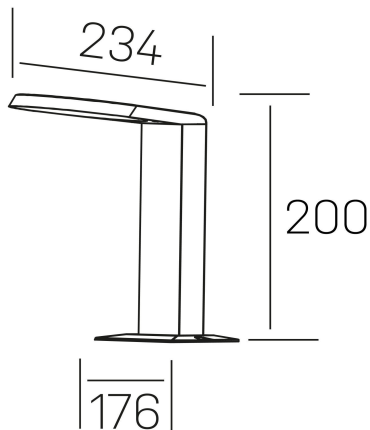

mike floor
K60.7000.01.FL.DG-DG.ST.8.30

GENERAL DETAILS

INSTALLATION	Floor
FINISHES ALUMINIUM	Dark Grey-Dark Grey
LIGHT DIRECTION	Fixed
INT/EXT IP DEGREE	IP 54
MATERIAL	Aluminum
IK DEGREE	IK08
UTILIZATION	Outdoor
WARRANTY	3 years

ELECTRICAL DETAILS

LAMP	LED
POWER	7 W
COLOUR TEMPERATURE	3000K
LUMINOUS FLUX	280 Lm
EFFICACY DIMMING	40 Lm/W
DIMABLE	No Dim
DRIVER	Integrated
CLASS PROTECTION	I
COLOUR RENDERING INDEX	CRI >80
VOLTAGE	220-240 V
FRECUENCIA	50-60 Hz
CURRENT INTENSITY	300 mA
LIFE TIME	35.000 h

GENERAL DIMENSIONS

DIMENSIONS	176×234 mm
HEIGHT	h 200 mm
DIMENSIONES DE EMBALAJE	N/A
PESO NETO	0.94

*Please might expect a max. 15% figure reduction in finishes other than white