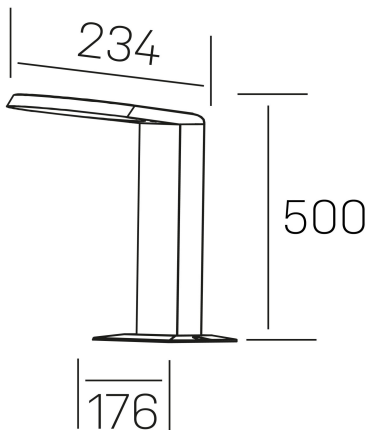

mike floor
K60.7000.02.FL.DG-DG.ST.8.30

GENERAL DETAILS

INSTALLATION	Floor
FINISHES ALUMINIUM	Dark Grey-Dark Grey
LIGHT DIRECTION	Fixed
INT/EXT IP DEGREE	IP 54
MATERIAL	Aluminum
IK DEGREE	IK08
UTILIZATION	Outdoor
WARRANTY	3 years

ELECTRICAL DETAILS

LAMP	LED
POWER	7 W
COLOUR TEMPERATURE	3000K
LUMINOUS FLUX	280 Lm
EFFICACY DIMMING	40 Lm/W
DIMABLE	No Dim
DRIVER	Integrated
CLASS PROTECTION	I
COLOUR RENDERING INDEX	CRI >80
VOLTAGE	220-240 V
FRECUENCIA	50-60 Hz
CURRENT INTENSITY	300 mA
LIFE TIME	35.000 h

GENERAL DIMENSIONS

DIMENSIONS	176×234 mm
HEIGHT	h 500 mm
DIMENSIONES DE EMBALAJE	N/A
PESO NETO	1.38

*Please might expect a max. 15% figure reduction in finishes other than white