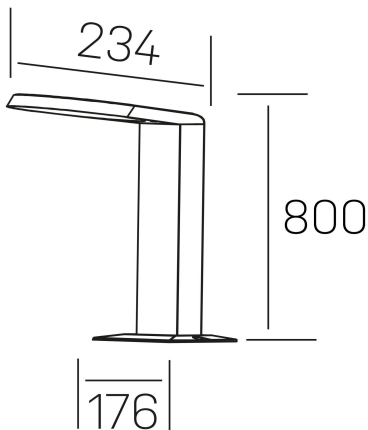

mike floor
K60.7000.03.FL.DG-DG.ST.8.30

GENERAL DETAILS

INSTALLATION	Floor
FINISHES ALUMINIUM	Dark Grey-Dark Grey
LIGHT DIRECTION	Fixed
INT/EXT IP DEGREE	IP 54
MATERIAL	Aluminum
IK DEGREE	IK08
UTILIZATION	Outdoor
WARRANTY	3 years

ELECTRICAL DETAILS

LAMP	LED
POWER	7 W
COLOUR TEMPERATURE	3000K
LUMINOUS FLUX	280 Lm
EFFICACY DIMMING	40 Lm/W
DIMABLE	No Dim
DRIVER	Integrated
CLASS PROTECTION	I
COLOUR RENDERING INDEX	CRI >80
VOLTAGE	220-240 V
FRECUENCIA	50-60 Hz
CURRENT INTENSITY	300 mA
LIFE TIME	35.000 h

GENERAL DIMENSIONS

DIMENSIONS	176×234 mm
HEIGHT	h 800 mm
DIMENSIONES DE EMBALAJE	N/A
PESO NETO	1.92

*Please might expect a max. 15% figure reduction in finishes other than white