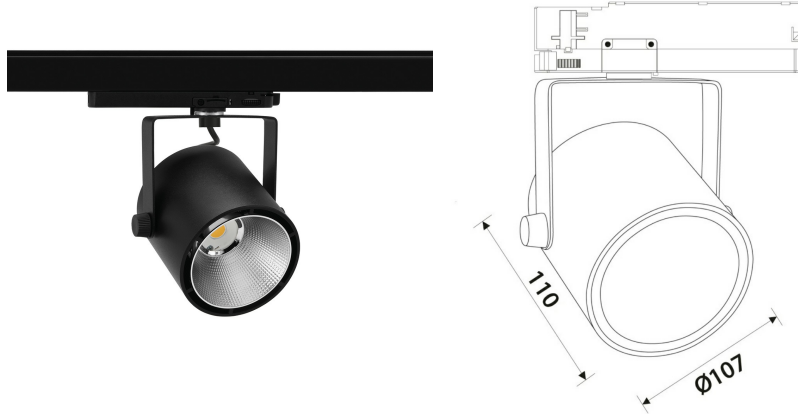

SPOTLIGHT LIDER B 930 19W 38° BLACK | ON/OFF

Article number: N005-K0002-LC930-H1-G38-ZE22.550-S1-###

LED	COB
Light colour	3000 [K] STANDARD
CRI	90
Led chip flux	2445 [lm]
Luminous flux	2200 [lm]
System power	19 [W]
Luminaire Efficiency	116 [lm/W]
Beam angle	38°
Controller	ON/OFF
MacAdam	3 SDCM

Spotlight LED

Track mounted LED spotlight. Aluminium housing. Ceiling base installation possible. Available in white, black and grey. Any RAL palette colour available on enquiry. Reflector beams available: 15°, 23°, 38°, 45° and 60°. Maximum power is 30W.

LUMINAIRE

Weight	0,8 [kg]
Protection rating IP , IK , class	IP 20, IK 1,
Luminaire colour	BLACK
Cover	Plastic
Operating voltage	220-240V 50-60Hz

Note: All data are typical values. Tolerance of measurements +/-10% System features may change with product improvements due to technical advances.