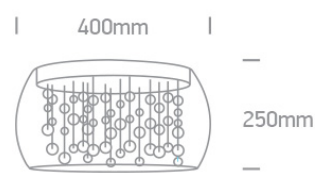

New 2021 Edition 2>Decorative

62166B

Classic Ceiling Decorative 5xG9 lamps fitting.

Complies with standard EN60598-1 and any other specific standards.

Downloads

Dimensions

Physical Specification

Item Group	New 2021 Edition 2
Family	Decorative
Order Code	62166B
Colour	Chrome
Material	Metal + glass
Shape	Circular
Height	250mm
Diameter	400mm
Surface Ceiling	Yes
Indoor	Yes
Adjustable	No