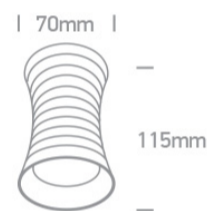

12 Wall & Ceiling>The Decorative Cylinders Aluminium

12105L/BBS

10W MR16 GU10 Brushed Brass cylinder downlight.

Complies with standard EN60598-1 and any other specific standards.

Downloads

Dimensions

Physical Specification

Item Group	12 Wall & Ceiling
Family	The Decorative Cylinders Aluminium
Order Code	12105L/BBS
Colour	Brushed Brass
Material	Aluminium
Shape	Circular
Height	115mm
Diameter	70mm
Surface Ceiling	Yes
Indoor	Yes
Adjustable	No