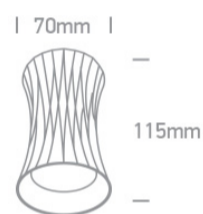

12 Wall & Ceiling>The Decorative Cylinders

12105J/CU

10W MR16 GU10 Copper cylinder downlight.

Complies with standard EN60598-1 and any other specific standards.

Downloads

Dimensions

Physical Specification

Item Group	12 Wall & Ceiling
Family	The Decorative Cylinders
Order Code	12105J/CU
Colour	Copper
Material	Aluminium
Shape	Circular
Height	115mm
Diameter	70mm
Surface Ceiling	Yes
Indoor	Yes
Adjustable	No