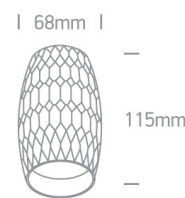

12 Wall & Ceiling>The Decorative Cylinders

12105H/BS

10W MR16 GU10 Brass cylinder downlight.

Complies with standard EN60598-1 and any other specific standards.

Downloads

Dimensions

Physical Specification

Item Group	12 Wall & Ceiling
Family	The Decorative Cylinders
Order Code	12105H/BS
Colour	Brass
Material	Aluminium
Shape	Circular
Height	115mm
Diameter	68mm
Surface Ceiling	Yes
Indoor	Yes
Adjustable	No