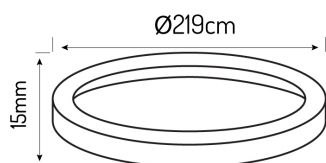

Manufacturer issues a 3-year warranty for this product.

Lamp's diameter

Material (housing)

Name of the parameter	Value
Warranty (years)	3
Colour	Black matte
Lamp's diameter	219
Material (housing)	Metal

Name of the parameter	Value
For indoor use	YES
Full box quantity	20 pc
Height	15 mm
Product weight with packaging (g)	190 g
Product code	470140

## Pre-packaging

Width [mm]	<b>223</b>
Height [mm]	<b>19</b>
Length [mm]	<b>223</b>

## Cumulative packaging

Number of pieces	<b>20</b>
Width [mm]	<b>465</b>
Height [mm]	<b>225</b>
Length [mm]	<b>240</b>
Weight [kg]	<b>3,9</b>
Volume [m <sup>3</sup> ]	<b>0,0251</b>

## Europallet

Number of pieces	<b>900</b>
Bulk quantity	<b>45</b>
Weight [kg]	<b>180</b>
Weight [kg]	<b>180</b>
Pallet height [mm]	<b>1395</b>
Quantity in 1 layer	<b>15</b>
Number of layers	<b>3</b>