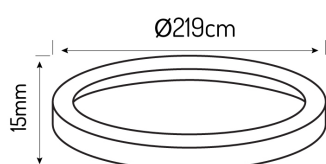

Product code: 470157 EAN: 5907777470157

LED line® Frame for Easy Fix AURA 18W satin

Product description

Metal frames dedicated to AURA and AURA SMART panels. Thanks to the magnetic binding of the panels, the frame can be changed at any time without having to dismantle the fitting and without the use of tools. Just slide the frame onto the luminaire. Available in 3 designs - black matt, chrome and satin.

Manufacturer issues a 3-year warranty for this product.

Lamp's diameter

Material (housing)

Name of the parameter	Value
Warranty (years)	3
Colour	Satin
Lamp's diameter	219
Material (housing)	Metal

Name of the parameter	Value
For indoor use	YES
Full box quantity	20 pc
Height	15 mm
Product weight with packaging (g)	190 g
Product code	470157

Pre-packaging

Width [mm] **223**
 Height [mm] **19**
 Length [mm] **223**

Cumulative packaging

Number of pieces **20**
 Width [mm] **465**
 Height [mm] **225**
 Length [mm] **240**
 Weight [kg] **3,9**
 Volume [m³] **0,0251**

Europallet

Number of pieces **900**
 Bulk quantity **45**
 Weight [kg] **180**
 Weight [kg] **180**
 Pallet height [mm] **1395**
 Quantity in 1 layer **15**
 Number of layers **3**