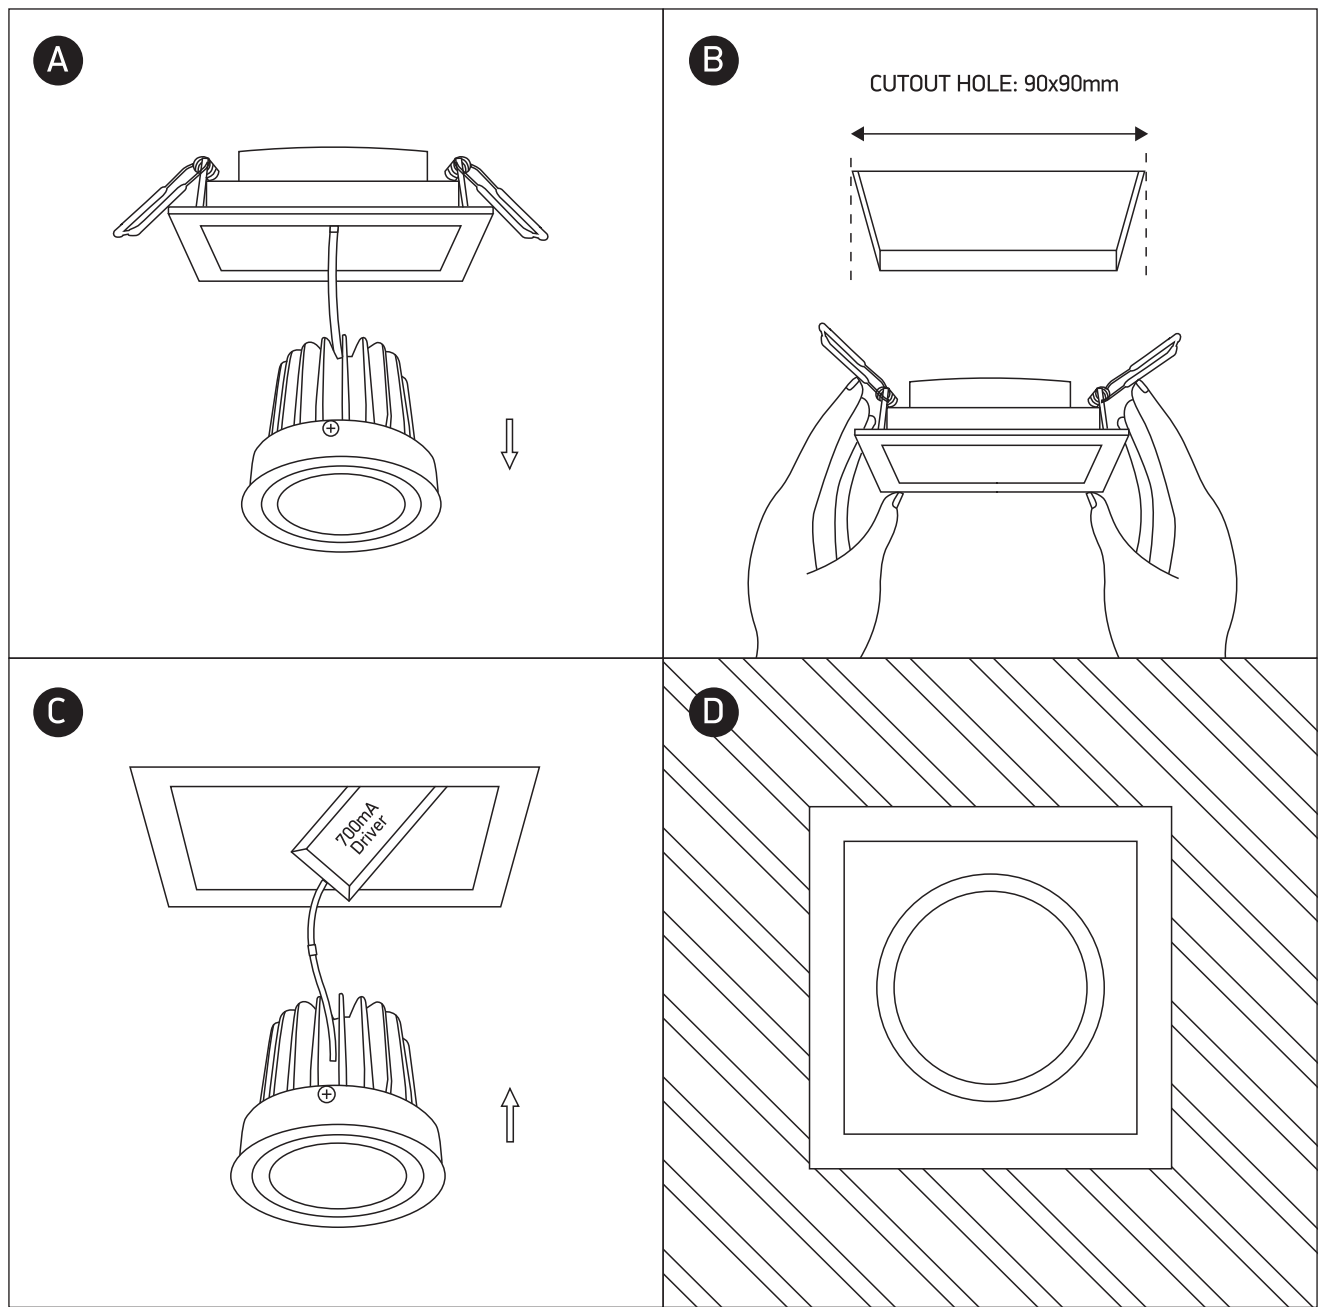

INSTALLATION MANUAL

51112E

ecolight

90 CRI

100mm

100mm

93mm

700mA | 12W | IP44 | Die cast | Adjustable
Requires 700mA driver.