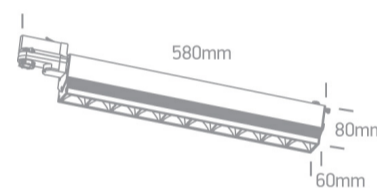

## 65024T/B/W

10X5W COB linear track light spot +-45° adjustable, ideal for shops and showrooms.

Complete with driver.

Complies with standard EN60598-1 and any other specific standards.

### Dimensions

### Physical Specification

Item Group	09 Track Lights
Family	Adjustable LED Linear Track Light
Order Code	65024T/B/W
Colour	Black
Material	Aluminium + Plastic
Shape	Rectangular
Length	580mm

Width	60mm
Height	80mm
Track mounted	Yes
Indoor	Yes
Adjustable	1 Direction