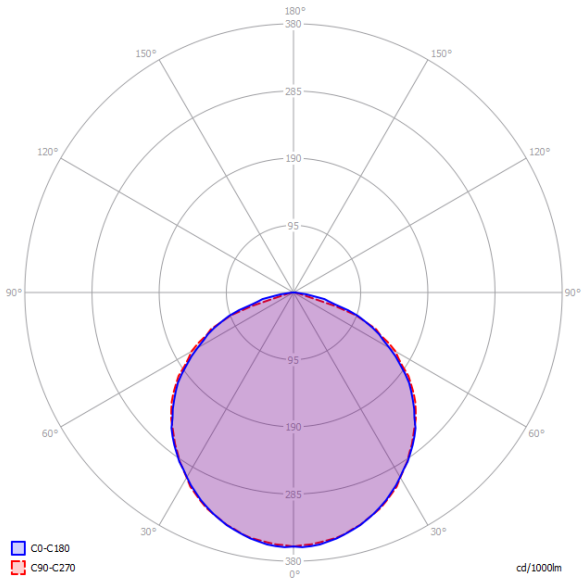

ONTEC S M5 305 M AT

Catalog number	TM-OS.M5ATM360W
Application	anti-panic lighting
Duration time	3 h
Operating mode	M
Version	AT - auto-test / self-test
Colour	RAL9003
Colour of reflector	for TM-OS.M1ATM860B reflector is white
Luminous flux	576 lm
Maximum light power (the luminaire can power the light source with a different power)	4.5 W
Active power	6.8 W
Power supply	210+250 V AC 50+60 Hz
Power supply CB	186+254 V DC
Dimming mode	no
Temperature range	10-40 °C
Material	PC
IP	IP65
IK	IK08
Battery	LiFePO4/C 6.4V 3.0Ah
Warranty	24 months - ST 36 months - AT 60 months - DATA, CB
LED Lifetime	50 000 work hour
Appliance classes	2
Standards	PN-EN 60598-1, PN-EN 60598-2-2, PN-EN 60598-2-22, PN-EN 61347-1, PN-EN 61347-2-7, PN-EN 61347-2-13, PN-EN 55015, PN-EN 61000-3-2, PN-EN 62031, PN-EN 62471, PN-EN 1838

PHOTOMETRY [m]

Ceiling height	Distance wall - fitting	Distance fitting - fitting
2,5	4,7	11,6
3,0	5,1	13,0
4,0	5,9	14,8
5,0	6,2	16,4
6,0	6,6	17,8
7,0	6,7	19,2
8,0	6,8	20,0
9,0	6,9	20,9
10,0	7,0	22,0