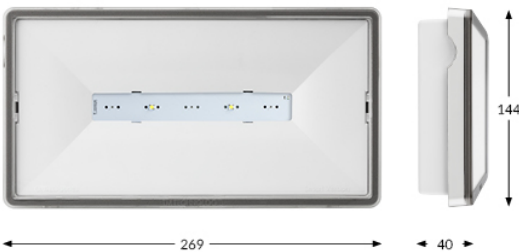

ONTEC S M5 305 M AT

Catalog number	TM-OS.M5ATM360W
Application	anti-panic lighting
Duration time	3 h
Operating mode	M
Version	AT - auto-test / self-test
Colour	RAL9003
Colour of reflector	for TM-OS.M1ATM860B reflector is white
Luminous flux	576 lm
Maximum light power (the luminaire can power the light source with a different power)	4.5 W
Active power	6.8 W
Power supply	210+250 V AC 50+60 Hz
Power supply CB	186+254 V DC
Dimming mode	no
Temperature range	10-40 °C
Material	PC
IP	IP65
IK	IK08
Battery	LiFePO4/C 6.4V 3.0Ah
Warranty	24 months - ST 36 months - AT 60 months - DATA, CB
LED Lifetime	50 000 work hour
Appliance classes	2
Standards	PN-EN 60598-1, PN-EN 60598-2-2, PN-EN 60598-2-22, PN-EN 61347-1, PN-EN 61347-2-7, PN-EN 61347-2-13, PN-EN 55015, PN-EN 61000-3-2, PN-EN 62031, PN-EN 62471, PN-EN 1838