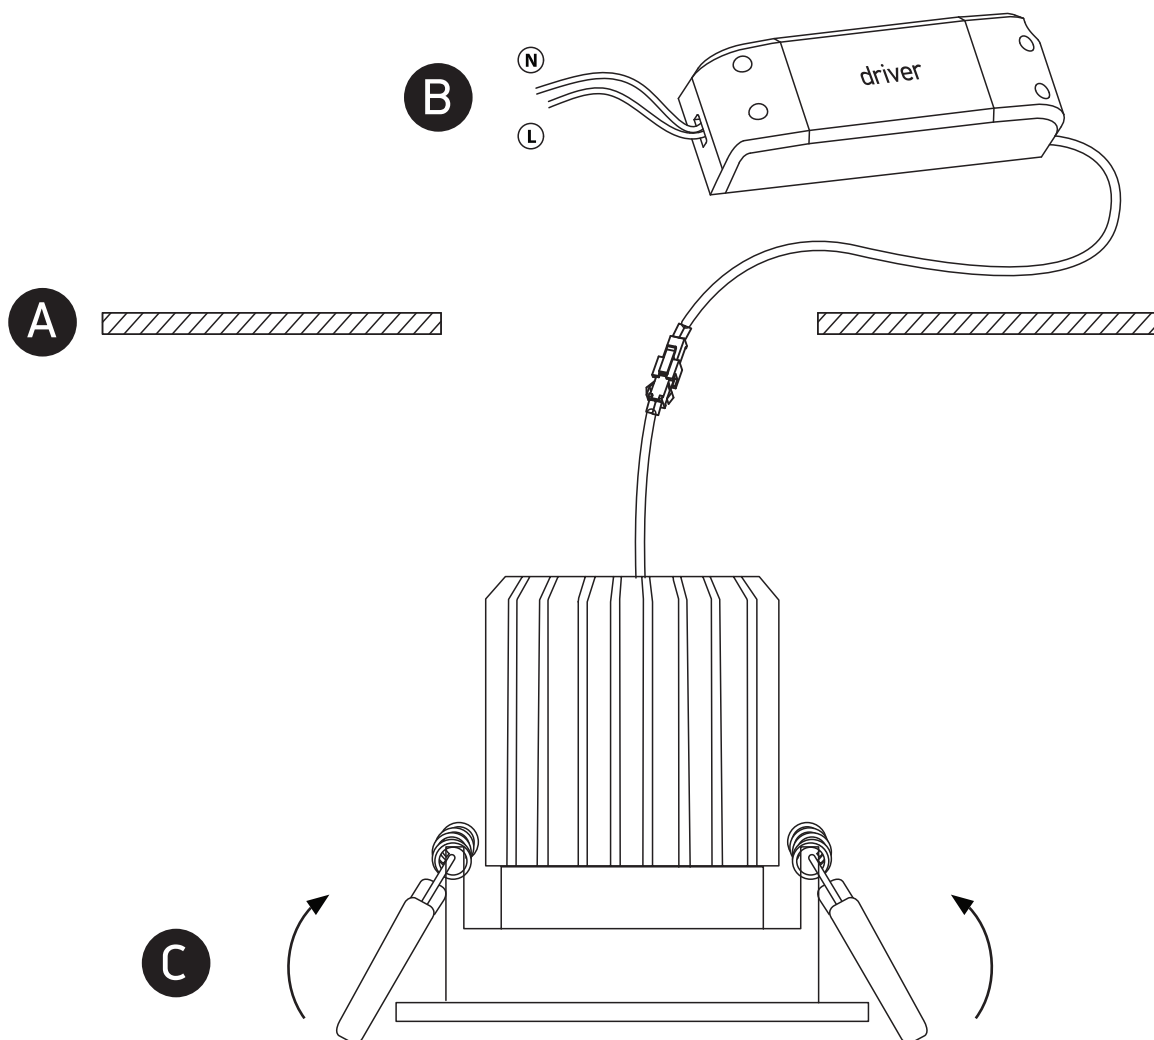

# INSTALLATION MANUAL

11112P

ecolight

DARK LIGHT

85mm

700mA | COB LED | 12W | IP65 | Adjustable | Aluminium

Requires 700mA driver.

90 CRI

80mm

one  
LIGHT