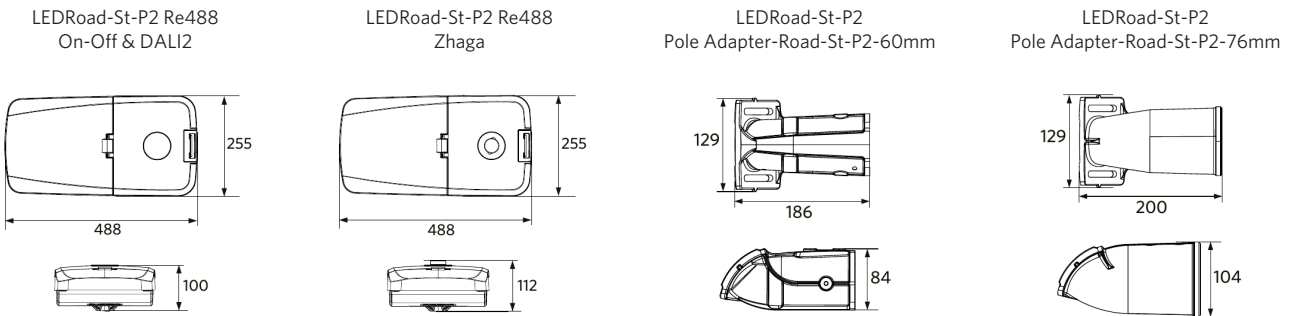

## Packaging Information

Item			Box			
Item Code	Item Description	EU HS Code	Dimensions (mm) (LxWxH)	Gross Weight (kg)	EAN	pc/box
705000096500	LEDRoad-St-P2 Re488-40W-740	94054239	545x285x145	5.00	6941497780751	1
705098003400	LEDStreetlight Pole-Top-76-Adapter-60	94059900	223x116x314	1.94	6941497755100	1
705098003600	LEDStreetlight Wall-Bracket-60	94059900	201x78x239	1.14	6941497755124	1
705098003700	LEDStreetlight Pole-Top-60-Adapter-60	94059900	215x97x301	1.62	6941497755117	1
705098005500	LEDStreetlight Pole-Top-60-Adapter-2x60	94059900	505x97x230	1.51	6941491705491	1
705098008300	Pole Adapter-Road-St-P2-60mm	94059900	140x94x201	0.85	6941497769312	1
705098008400	Pole Adapter-Road-St-P2-76mm	94059900	140x114x213	0.90	6941497769329	1

Electrical Supply	
Frequency	50/60 Hz
Nominal voltage	220-240 V
DC input voltage	No

Mechanical Properties	
Housing material	Aluminium
Optical material	Polycarbonate
Compatible pole Ø	48-76 mm
Effective wind area	1300 cm <sup>2</sup>
Coastal proof	Yes

## Dimensional Drawing (mm)