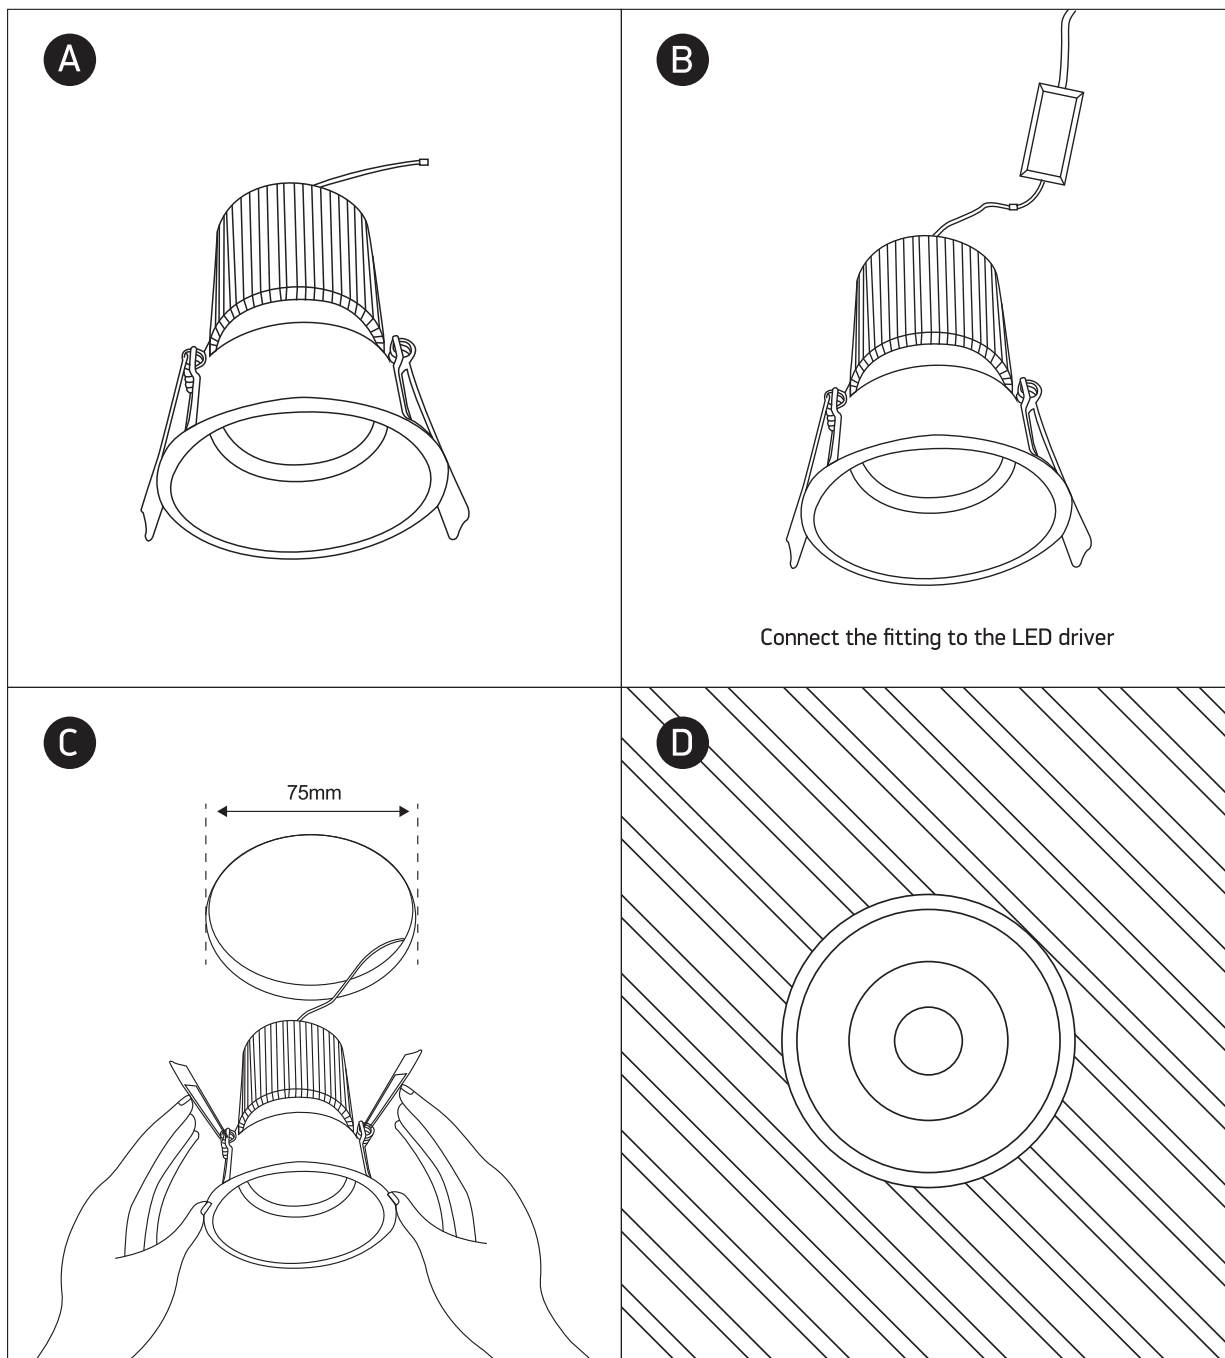

INSTALLATION MANUAL

10112TP

ecolight

DARK LIGHT

82mm

100mm

700mA | 12W | IP44 | Die cast | Semi trimless
Requires 700mA driver.

80 CRI

one
LIGHT

Warnings:

1. Make sure that the product is installed properly before connecting to electricity.
2. Do not cover the fitting.
3. Maintenance and installation should only be carried out by a professional electrician.