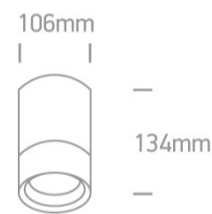

12 Wall & Ceiling > PAR30 Outdoor Cylinders

67132C/G

20W PAR30 E27 Die Cast, PAR30 Outdoor Cylinders.

Complies with standard EN60598-1 and any other specific standards

Downloads

Dimensions

Physical Specification

Item Group	12 Wall & Ceiling
Family	PAR30 Outdoor Cylinders
Order Code	67132C/G
Colour	Grey
Material	Die Cast
Shape	Circular
Height	134
Diameter	106
Surface Ceiling	Yes
Indoor	Yes
Outdoor	Yes
Adjustable	No