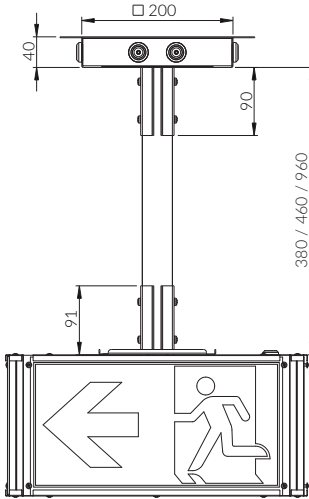

TM TECHNOLOGIE
emergency & evacuation lighting

PQU03

x1

x1

x1

M5x10
x8

M5
x8

x8

! ±1 [mm]

1.1

1.2

1.3

1.4

1.5

1.7

1.8

M5x10

M5