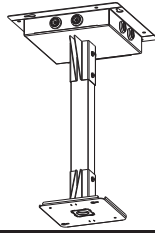

TM TECHNOLOGIE
emergency & evacuation lighting

PQU03

x1

x1

x1

M5x10
x8

M5
x8

x8

! ±1 [mm]

1.1

1.2

1.3

1.4

1.5

1.7

1.8