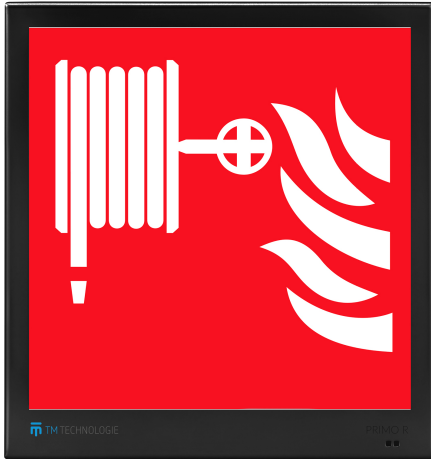

# TM.PRIMO R 30P 180 M AT W

Catalog number	TM-PR.3PATM800W
Duration time	3 h
Operating mode	M
Version	AT - auto-test / self-test
Colour	RAL9003
Visibility	30 m
Luminance	>250 cd/m <sup>2</sup>
Maximum light power (the luminaire can power the light source with a different power)	1.0 W
Active power	3.5 W
Power supply	210+250 V AC 50+60 Hz
Dimming mode	no
Temperature range	10-35 °C
Material	metal
IP	IP20
IK	IK05
Battery	LiFePO4/C 3.2V 1.5Ah
Warranty	24 months - ST 36 months - AT 60 months - DATA, CB
LED Lifetime	50 000 work hour
Appliance classes	1