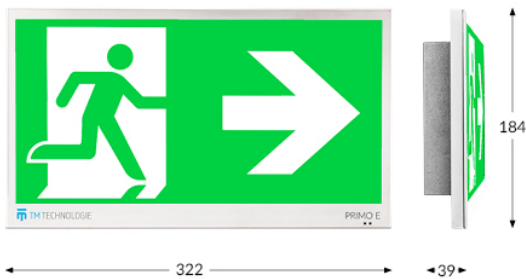

TM.PRIMO E 30E 180 M AT

Catalog number	TM-PE.3EATM800W
Duration time	3 h
Operating mode	M
Version	AT - auto-test / self-test
Colour	RAL9003
Visibility	30 m
Luminance	>250 cd/m ²
Maximum light power (the luminaire can power the light source with a different power)	0.9 W
Active power	2.5 W
Power supply	210+250 V AC 50+60 Hz
Power supply CB	186+254 V DC
Dimming mode	no
Temperature range	10-35 °C
Material	metal
IP	IP20
IK	IK05
Battery	LiFePO ₄ /C 3.2V 1.5Ah
Warranty	24 months - ST 36 months - AT 60 months - DATA, CB
LED Lifetime	50 000 work hour
insulation class	I
Application	escape route direction
Material	metal
Appliance classes	1
finish	- black steel powder coated: RAL 9003 white RAL 9005 black
Type - DALI	0