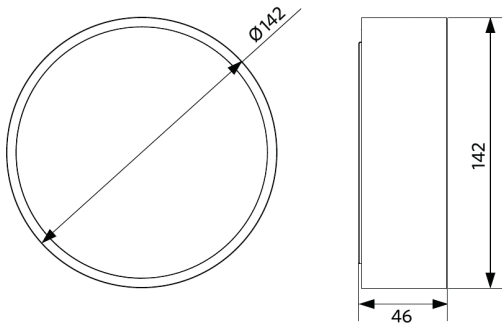

Item Code	Item Description	Equivalent to (W)	Power (W)	Lumen	Efficacy (lm/W)	CCT (K)	Weight (kg/pc)
On-Off							
540001296600	LEDceilingLu-E Rd142-24W-840-WH	CFL 2x26W	24	2160	90	4000	0.27

Accessories

542098030700
Junction-Box-WH

Packaging Information

Item			Box			
Item Code	Item Description	EU HS Code	Dimensions (mm) (LxWxH)	Gross Weight (kg)	EAN	pc/box
540001296600	LEDceilingLu-E Rd142-24W-840-WH	94051190	145x52x149	0.35	6941408895789	1
542098030700	Junction-Box-WH	85369010	43x103.4x26	0.06	6941408868684	1

Dimensional Drawing (mm)

LEDCeilingLu-E Rd142

Photometric Data