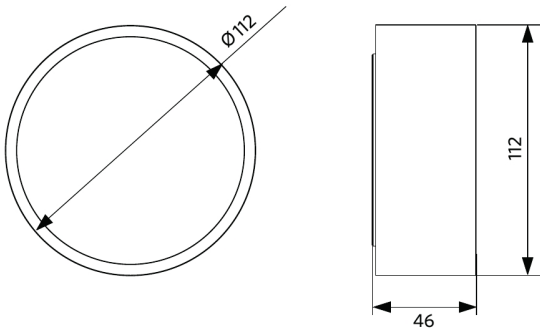

Dimensional Drawing (mm)

LEDceilingLu-E Rd112