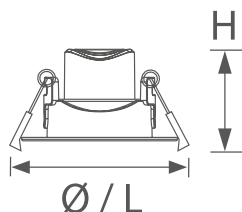

Characteristic data

Power	7 W	Beam	40°	Dimmable	No	Input	220-240 Vac
Base	Wire	IP	20	Optical compartment IP	43	Flux	620 lm
PF	0.5	Tc	3000 K	Ra	80	LED Warranty	G2
Axis	700 cd	RG	RG0				

Dimensional characteristics

Ø	90 mm
H	40 mm

Cutting hole	72
--------------	----

Lighting and photometric features

Beam opening	40°
Flux	620 lm
CCT nominal colour temperature	3000 K
Colour of the light	Warm light
Colour rendering index	80
Lifespan	15000 h
LED lifespan	L70B30
Trigger time	<0,2 s
Heating time up to 60% of full efficiency	Instant Full Light