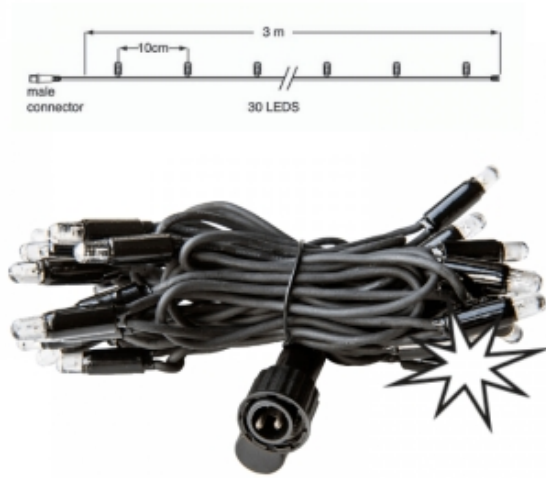

## PS230 | String | 3m | Black Wire | 2400K WW+ & Flash CW 4/1

Article number: 011-116

The Pro system Modular 230V is a distinctive system in the professional LED world. The system has countless possibilities when it comes to creating its own lighting design.

Whether it is about decorating a house, restaurant, store, shop window, facade or trees, the system offers a solution for everything!

Features:

- IP65, for outdoor use
- High-quality material composition, for a long service life and more ease of use
- Matching light colors in the Rope Light and 3D Motifs range
- Max. 100 meters in one single length. Connect more lengths to one power cable? Then work with dividers to create multiple lengths of max. 100 meters each.

### Specifications

Type	Light string	LED quantity in total	24/6	Power Cable	Not included
Input	230V	LED distance	10 cm	Length	3 meter
Power	2,3 Watt	Nr. of strings	1	Material	Rubber
(Wire) color	Black	Connectable	Yes	Carton quantity	20
Color temperature	2400K	End caps	Included	Certification mark	CE, RoHS
Light color	Warm white + & Cold white flash	IP rate	IP65	Warranty	2 years