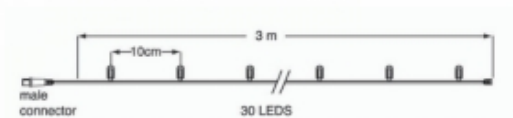

PS230 | String | 3m | White Wire | 2400K WW & Flash CW 4/1

Article number: 011-117

The Pro system Modular 230V is a distinctive system in the professional LED world. The system has countless possibilities when it comes to creating its own lighting design.

Whether it is about decorating a house, restaurant, store, shop window, facade or trees, the system offers a solution for everything!

Features:

- IP65, for outdoor use
- High-quality material composition, for a long service life and more ease of use
- Matching light colors in the Rope Light and 3D Motifs range
- Max. 100 meters in one single length. Connect more lengths to one power cable? Then work with dividers to create multiple lengths of max. 100 meters each.

Specifications

Type	Light string	LED quantity in total	24/6	Power Cable	Not included
Input	230V	LED distance	10 cm	Length	3 meter
Power	2,3 Watt	Nr. of strings	1	Material	Rubber
(Wire) color	White	Connectable	Yes	Carton quantity	20
Color temperature	2400K	End caps	Included	Certification mark	CE, RoHS
Light color	Warm white + & Cold white flash	IP rate	IP65	Warranty	2 years