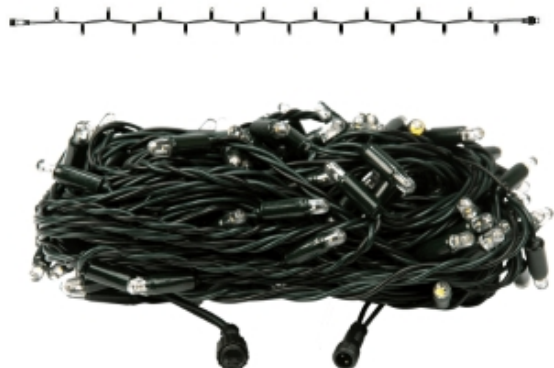

2023-10-5 | Data subject to change without notice

Tree Light Pro | 36V | 21m | Green Wire | 2400K WW+

Article number: 025-119

LED Tree Lighting with low voltage 36V, developed for easy-to-use in 4, 10 or 21 meters, but also cuttable into pieces of 150 cm.

Features:

- Safe low voltage, ideal for public places
- Can be connected on two sides (in and out)
- Easy in use
- Choice in length 4, 10 or 21M
- Max. 50 meters in one single length. Connect more lengths to one power supply? Then work with dividers to create multiple lengths of max. 50 meters each.

Specifications

Type	Tree Light Modular	LED quantity in total	140	Connection type	Male & female
Input voltage	36V	LED distance	15 cm	Power Cable	Not included
Power	6 Watt	Nr. of strings	1	Carton quantity	10
(Wire) color	Green	Connectable	Yes	Certification mark	CE, RoHS
Color temperature	2400K	IP rate	IP65	Warranty	2 years
Light color	Warm white +	Length	21 meter		